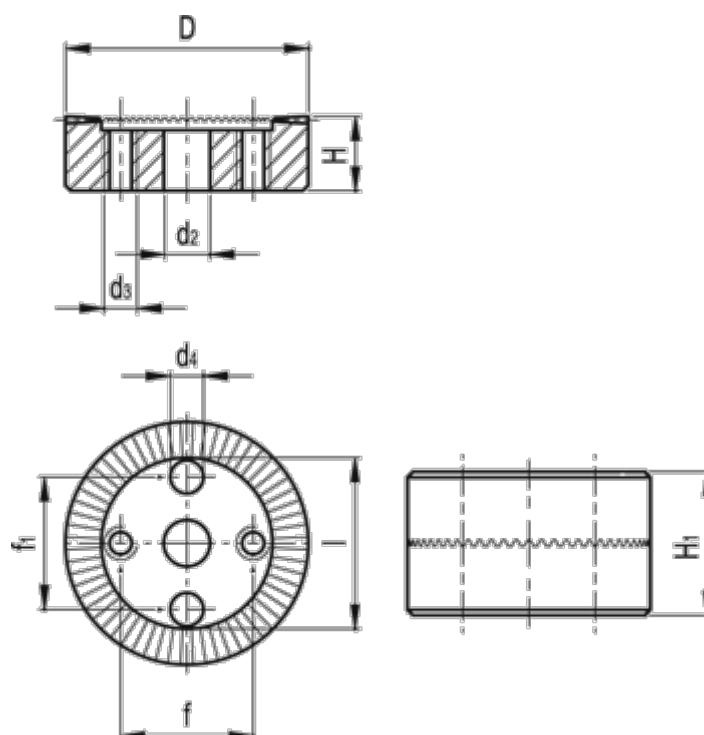

Data Sheet

Article number: 206575363

Description: E+G Serrated locking plate
GN 187.4-32-60-D-NI

Measures

D	= 32	l	= 23.5
d	= M6	Number of teeth	= 60
d1	= 5.3	Weight (g)	= 41
d4 H11	= 5		
f	= 18		
f1	= 18		
H +/-0.9	= 9.0		
H1	= 18		